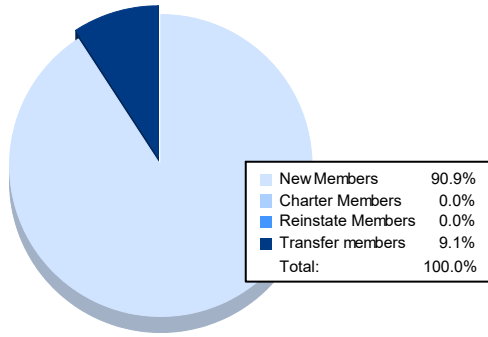

Year	New Clubs	Dropped Clubs	Gain/ Loss Clubs	New Members	Charter Members	Reinstate Members	Transfer Members	Total Member Added	Total Members Dropped	Gain/ Loss Members
2016-2017	0	2	-2	70	4	2	33	109	180	-71
2017-2018	0	2	-2	46	0	1	2	49	107	-58
2018-2019	0	1	-1	48	0	3	1	52	149	-97
2019-2020	0	0	0	43	0	1	3	47	113	-66
2020-2021	0	5	-5	40	0	0	4	44	108	-64
<b>Average</b>	<b>0</b>	<b>2</b>	<b>-2</b>	<b>49</b>	<b>1</b>	<b>1</b>	<b>9</b>	<b>60</b>	<b>131</b>	<b>-71</b>

### Membership Composition June 2021 Cumulative