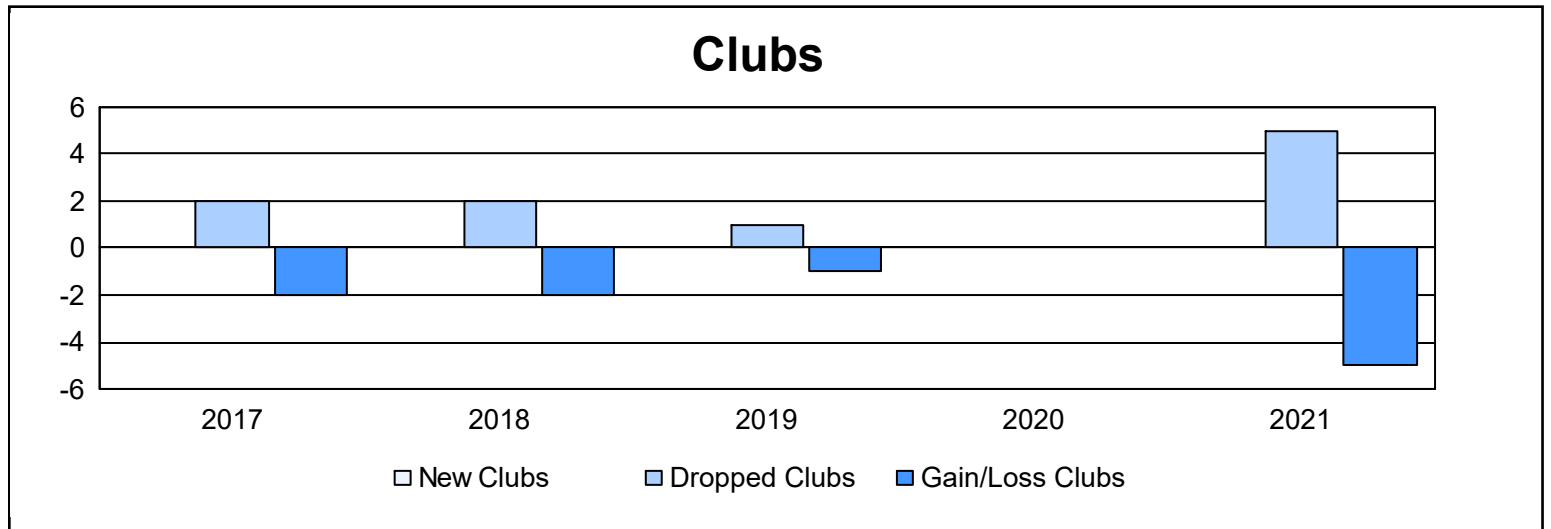

Year	New Clubs	Dropped Clubs	Gain/ Loss Clubs	New Members	Charter Members	Reinstate Members	Transfer Members	Total Member Added	Total Members Dropped	Gain/ Loss Members
2016-2017	0	2	-2	70	4	2	33	109	180	-71
2017-2018	0	2	-2	46	0	1	2	49	107	-58
2018-2019	0	1	-1	48	0	3	1	52	149	-97
2019-2020	0	0	0	43	0	1	3	47	113	-66
2020-2021	0	5	-5	40	0	0	4	44	108	-64
<b>Average</b>	<b>0</b>	<b>2</b>	<b>-2</b>	<b>49</b>	<b>1</b>	<b>1</b>	<b>9</b>	<b>60</b>	<b>131</b>	<b>-71</b>

### Membership Composition June 2021 Cumulative