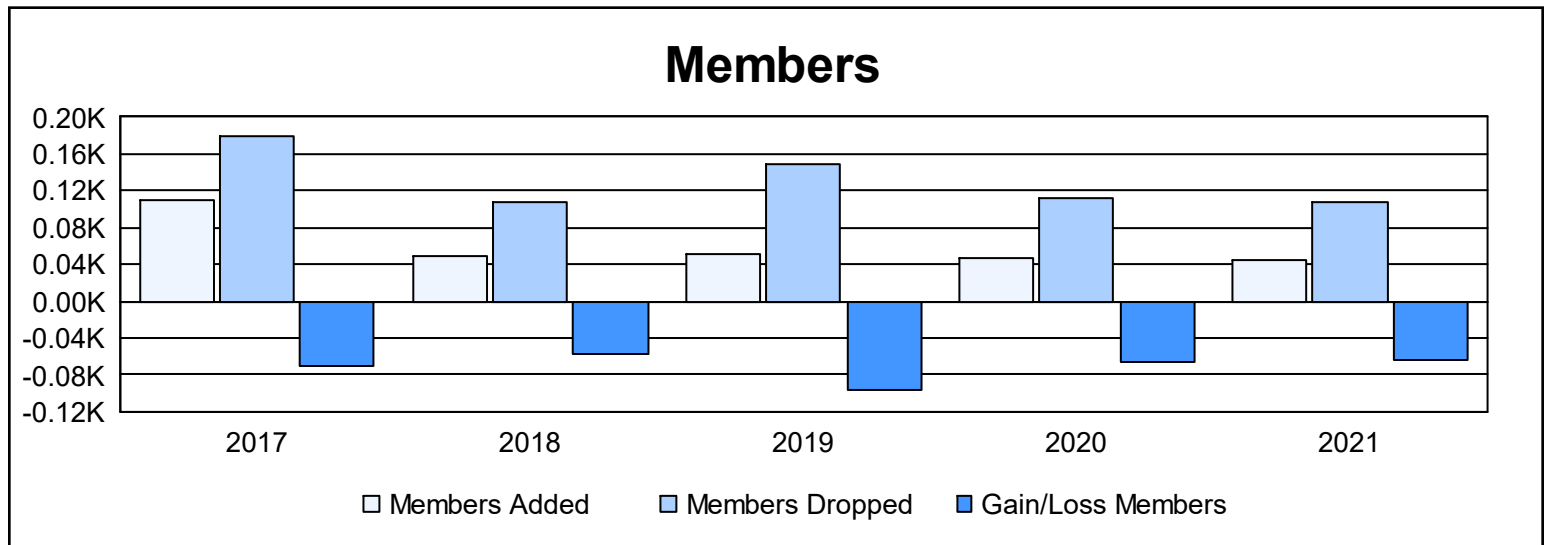

Year	New Clubs	Dropped Clubs	Gain/ Loss Clubs	New Members	Charter Members	Reinstate Members	Transfer Members	Total Member Added	Total Members Dropped	Gain/ Loss Members
2016-2017	0	2	-2	70	4	2	33	109	180	-71
2017-2018	0	2	-2	46	0	1	2	49	107	-58
2018-2019	0	1	-1	48	0	3	1	52	149	-97
2019-2020	0	0	0	43	0	1	3	47	113	-66
2020-2021	0	5	-5	40	0	0	4	44	108	-64
<b>Average</b>	<b>0</b>	<b>2</b>	<b>-2</b>	<b>49</b>	<b>1</b>	<b>1</b>	<b>9</b>	<b>60</b>	<b>131</b>	<b>-71</b>

### Membership Composition June 2021 Cumulative